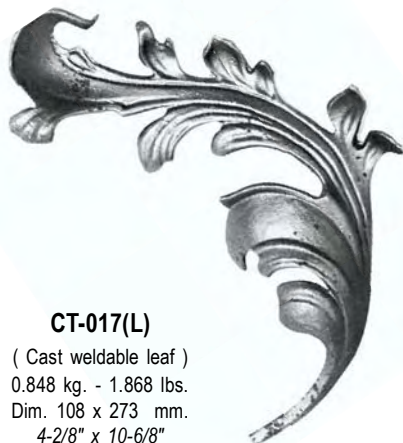

copy right reproduced prohibition

SERIE "CT"

CAST STEEL (Weldable leaves)

**CT-013(L)**

( Cast weldable leaf )  
0.560 kg. - 1.234 lbs.  
Dim. 150 x 250 mm.  
5-7/8" x 9-13/16"

**CT-014(R)**

( Cast weldable leaf )  
0.560 kg. - 1.234 lbs.  
Dim. 150 x 250 mm.  
5-7/8" x 9-13/16"

**CT-015(L)**

( Cast weldable leaf )  
0.230 kg. - 0.506 lbs.  
Dim. 140 x 110 mm.  
5-4/8" x 4-5/16"

Stair rail with combination of scrolls and Cast Leaves

**CT-016(R)**

( Cast weldable leaf )  
0.230 kg. - 0.506 lbs.  
Dim. 140 x 110 mm.  
5-4/8" x 4-5/16"

**CT-017(L)**

( Cast weldable leaf )  
0.848 kg. - 1.868 lbs.  
Dim. 108 x 273 mm.  
4-2/8" x 10-6/8"

**CT-018(R)**

( Cast weldable leaf )  
0.848 kg. - 1.868 lbs.  
Dim. 108 x 273 mm.  
4-2/8" x 10-6/8"