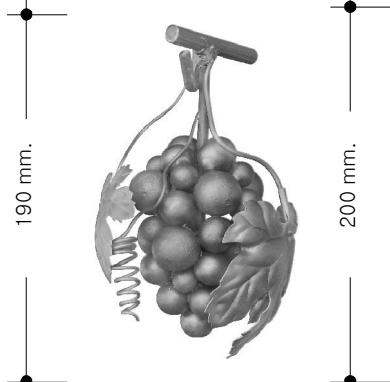

DE-009/A1
(0.120 kg. - 0.264 lbs.)
Dim. 55 x 55 mm.
2-1/8" x 2-1/8"

DE-008
(0.030 kg. - 0.066 lbs.)
Dim. 58 x 35 x 0.8 mm.
2-2/8" x 1-3/8" x 1/16"

DE-009/A1s
(0.040 kg. - 0.088 lbs.)
Dim. 30 x 50 mm.
1-1/4" x 2"

DE-009/A2
(0.011 kg. - 0.024 lbs.)
Dim. 40 x 30 mm.
1-5/8" x 1-1/8"

SERIE "DE"

Hot & Cold stamped Decoro & Grapes

DE-010/S
(0.480 kg. - 1.058 lbs.)
Assembled Grape
Dim. 60 x 150 mm.
2-3/8" x 6"

DE-010/M
(1.050 kg. - 2.314 lbs.)
Assembled Grape
Dim. 75 x 190 mm.
3" x 6-2/8"

DE-010/B
(1.530 kg. - 3.372 lbs.)
Assembled Grape
Dim. 90 x 200 mm.
3-4/8" x 8"

DE-011
(0.015 kg. - 0.033 lbs.)
Dim. 38 x 38 x 0.7 mm.
1-4/8" x 1-4/8" x 1/16"

DE-012
(0.028 kg. - 0.062 lbs.)
Dim. 35 x 50 x 0.7 mm.
1-3/8" x 2" x 1/16"

DE-013/S
(0.050 kg. - 0.110 lbs.)
Dia. 70 x 2 mm.
2-6/8" x 3/32"

DE-013/B
(0.115 kg. - 0.253 lbs.)
Dia. 95 x 2 mm.
3-6/8" x 3/32"

DE-013/Set
(0.180 kg. - 0.397 lbs.)
Dia. 95 x 15 mm.
3-6/8" x 5/8"

DE-014/S
(0.065 kg. - 0.143 lbs.)
Dia. 62 x 3 mm.
2-4/8" x 1/8"