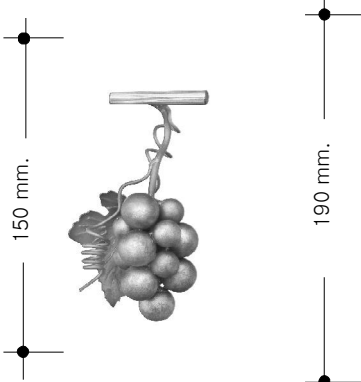

DE-005/A
(0.240 kg. - 0.529 lbs.)
Dia. 90 x 6 mm.
3-4/8" x 2/8"

DE-006
(0.142 kg. - 0.313 lbs.)
Dim. 60 x 60 x 6 mm.
2-3/8" x 2-3/8" x 2/8"

DE-006/B
(0.252 kg. - 0.555 lbs.)
Dim. 80 x 80 x 6 mm.
3-1/8" x 3-1/8" x 2/8"

DE-007
(0.020 kg. - 0.044 lbs.)
Dim. 40 x 40 x 0.8 mm.
1-5/8" x 1-5/8" x 1/16"

DE-009
(0.160 kg. - 0.353 lbs.)
Dim. 85 x 150 mm.
3-3/8" x 5-7/8"

DE-009/A
(0.210 kg. - 0.463 lbs.)
Dim. 80 x 140 mm.
3-1/8" x 5-4/8"

DE-009/A1
(0.120 kg. - 0.264 lbs.)
Dim. 55 x 55 mm.
2-1/8" x 2-1/8"

DE-008
(0.030 kg. - 0.066 lbs.)
Dim. 58 x 35 x 0.8 mm.
2-2/8" x 1-3/8" x 1/16"

DE-009/A1s
(0.040 kg. - 0.088 lbs.)
Dim. 30 x 50 mm.
1-1/4" x 2"

DE-009/A2
(0.011 kg. - 0.024 lbs.)
Dim. 40 x 30 mm.
1-5/8" x 1-1/8"

SERIE "DE"

Hot & Cold stamped Decoro & Grapes

DE-010/S
(0.480 kg. - 1.058 lbs.)
Assembled Grape
Dim. 60 x 150 mm.
2-3/8" x 6"

DE-010/M
(1.050 kg. - 2.314 lbs.)
Assembled Grape
Dim. 75 x 190 mm.
3" x 6-2/8"